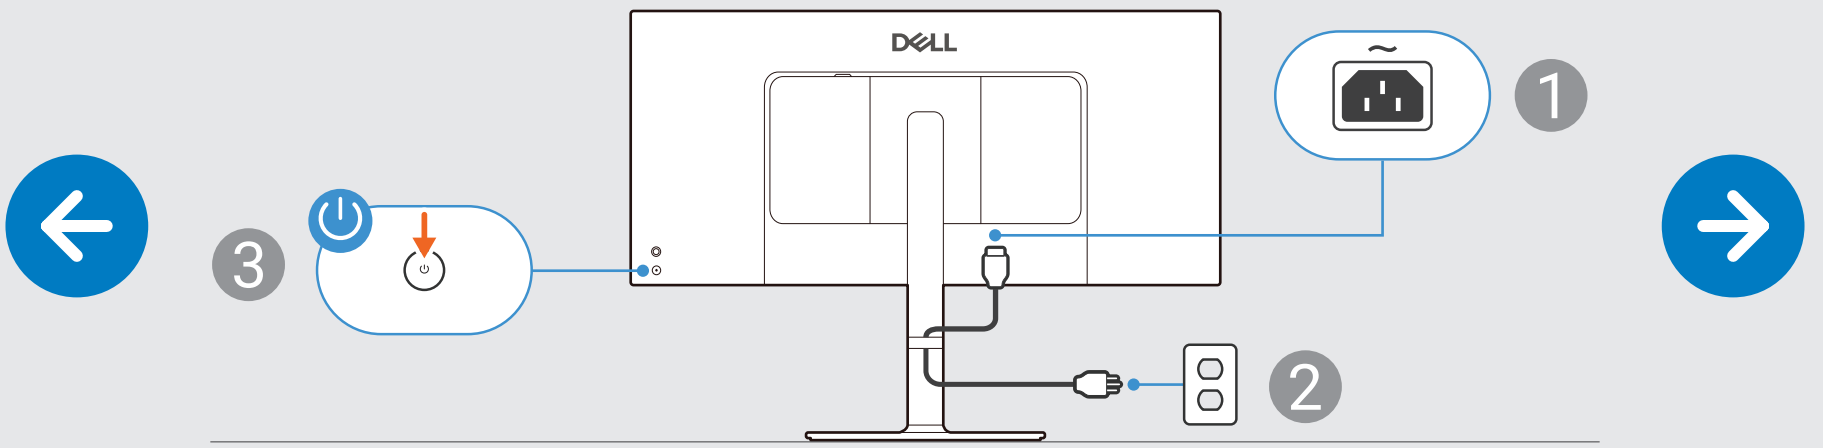

## Dell 34 Plus USB-C Monitor

S3425DW

Dell Display and Peripheral Manager  
[Dell.com/support/ddpm](https://Dell.com/support/ddpm)

[Dell.com/support/S3425DW](https://Dell.com/support/S3425DW)