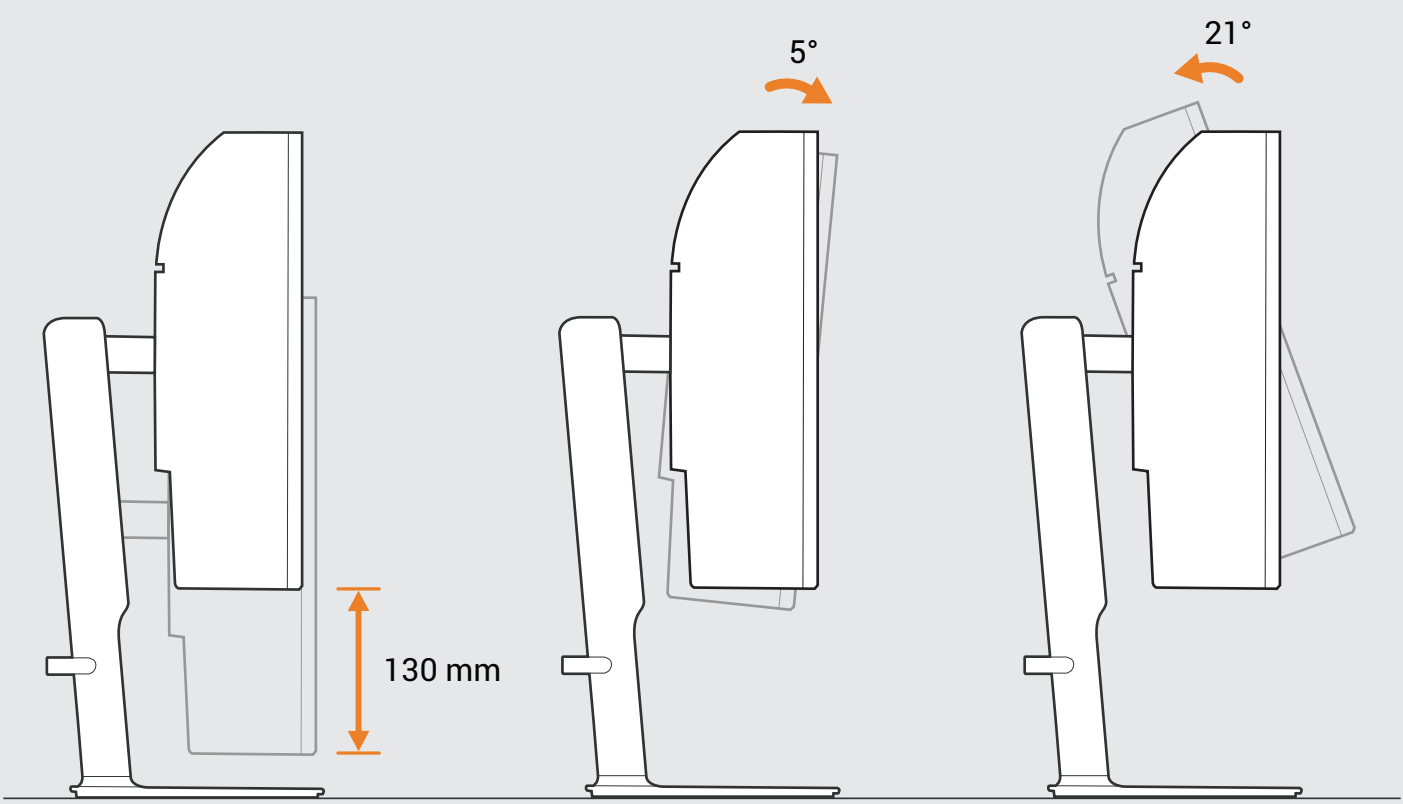

## Dell 34 Plus USB-C Monitor

S3425DW

Dell Display and Peripheral Manager  
[Dell.com/support/ddpm](https://Dell.com/support/ddpm)

[Dell.com/support/S3425DW](https://Dell.com/support/S3425DW)