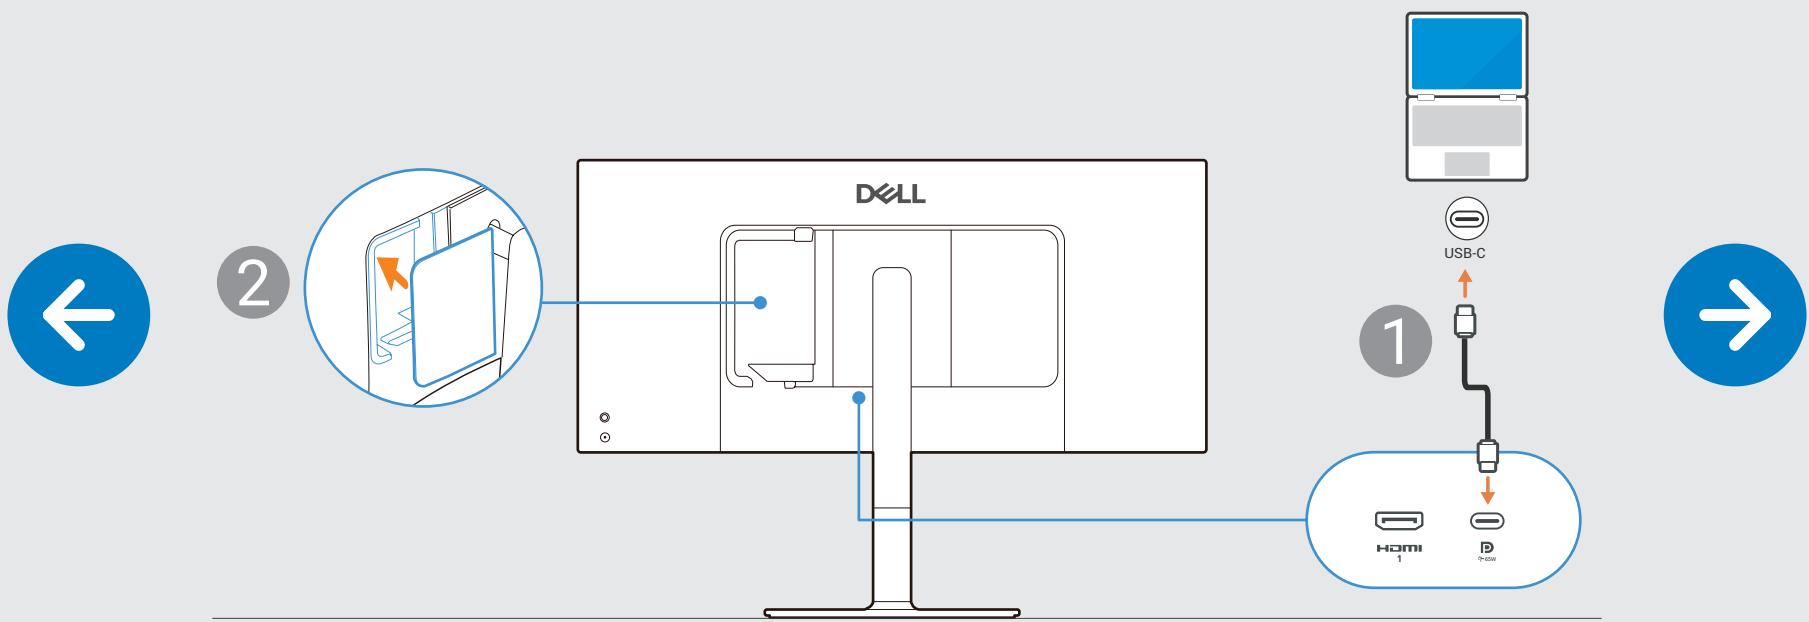

## Dell 34 Plus USB-C Monitor

S3425DW

Dell Display and Peripheral Manager  
[Dell.com/support/ddpm](https://Dell.com/support/ddpm)

[Dell.com/support/S3425DW](https://Dell.com/support/S3425DW)